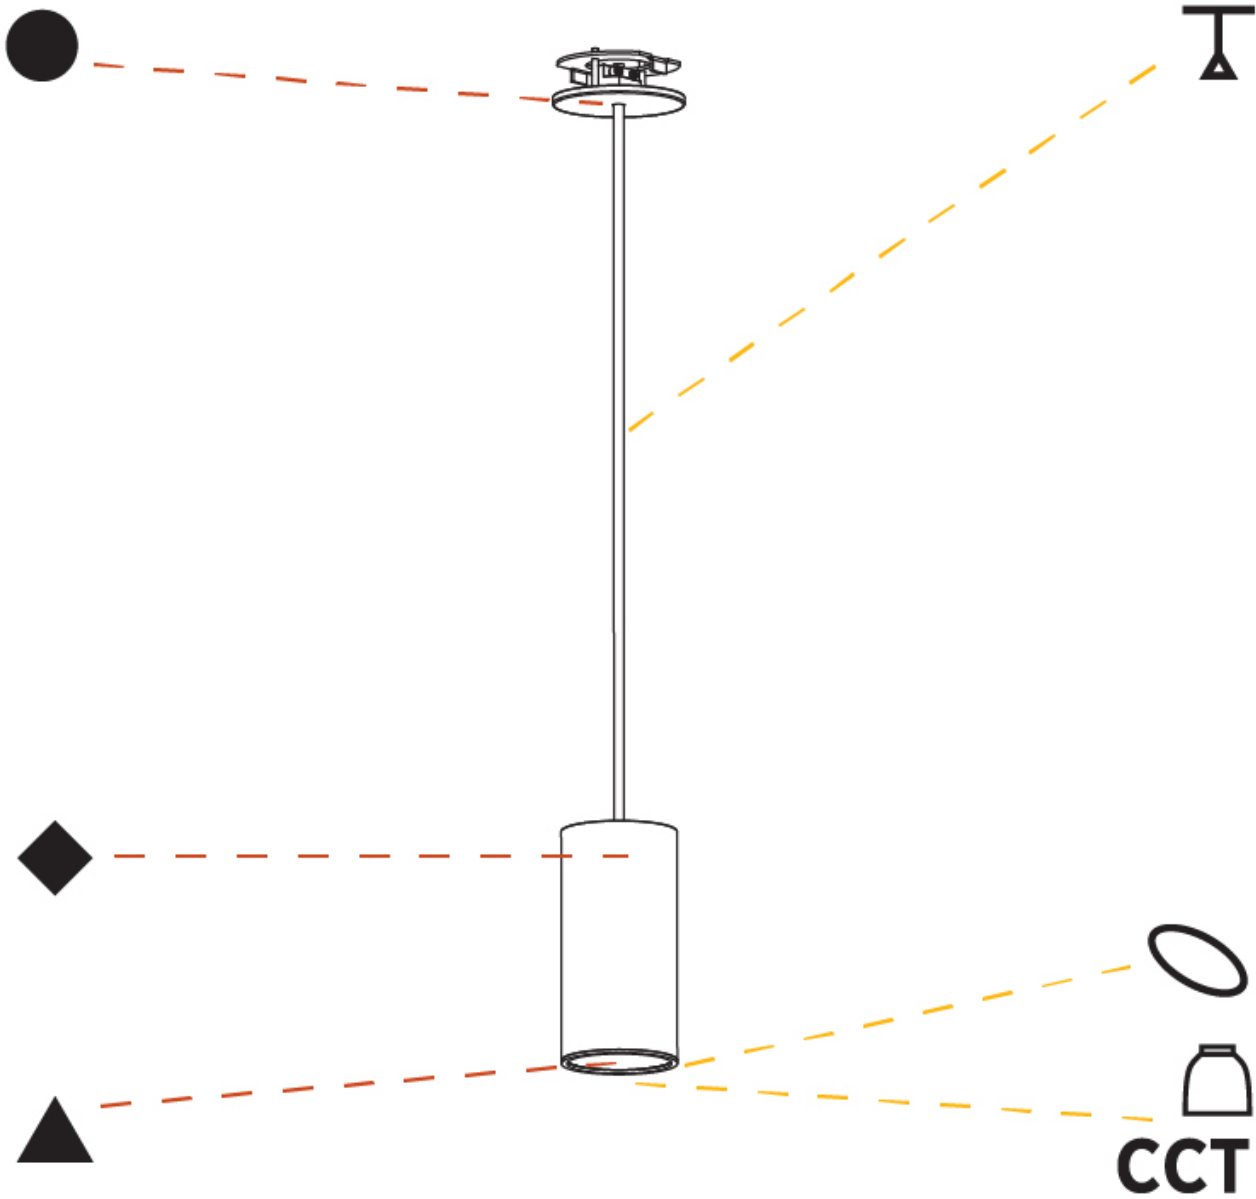

GENERAL

Series: Hangover
Subseries: Hangover Monopoint Recessed Canopy
Brand: Prolicht
Division: Architectural
Mounting Type: Suspension
Mounting Location: Ceiling
Subcategory: Pendant

PHYSICAL

Shape: Cylinder
Diameter (mm): 75
Diameter (in): 2 ¹⁵ / ₁₆
Height (mm): 150
Height (in): 5 ⁷ / ₈
Max. Overall Height (mm): 2150
Max. Overall Height (in): 84 ⁵ / ₈
Light Distribution: Direct
Diffuser: Shine Ring 0-6
Fixture Finish: SSR / BKV / CWI / CRY / HAB / UFT / ITA / RUA / FTG / MYG / LOD / PUS / FRO / FUP / KIA / POP / BLS / SPG / MEY / GOH / GUM / CHC / COM / ABZ / JAG / OBR / MOS / ROR
Fixture Material: Aluminum
Cable Details: 2000mm / 6000mm Cable in White / Black / Orange / Red
Cut-out Measurements: 68mm / 2 11/16"

OPTICAL

Reflector: 18 / 36 / 52

RATINGS AND CERTIFICATIONS

Certified By: Certified for North American Standards
IP rating: IP20

HANGOVER MONOPOINT RECESSED CANOPY SUSPENSION

A300156-

PROJECT	_____
TYPE	_____
SPECIFIER	_____
QUANTITY	_____
DATE	_____

GENERAL

Series: Hangover
Subseries: Hangover Monopoint Recessed Canopy
Brand: Prolicht
Division: Architectural
Mounting Type: Suspension
Mounting Location: Ceiling
Subcategory: Pendant

PHYSICAL

Shape: Cylinder
Diameter (mm): 75
Diameter (in): 2 ¹⁵ / ₁₆
Height (mm): 150
Height (in): 5 ⁷ / ₈
Max. Overall Height (mm): 2150
Max. Overall Height (in): 84 ⁵ / ₈
Light Distribution: Direct / Indirect
Diffuser: Shine Ring 0-6
Fixture Finish: SSR / BKV / CWI / CRY / HAB / UFT / ITA / RUA / FTG / MYG / LOD / PUS / FRO / FUP / KIA / POP / BLS / SPG / MEY / GOH / GUM / CHC / COM / ABZ / JAG / OBR / MOS / ROR
Fixture Material: Aluminum
Cable Details: 2000mm / 6000mm Cable in White / Black / Orange / Red
Cut-out Measurements: 68mm / 2 11/16"